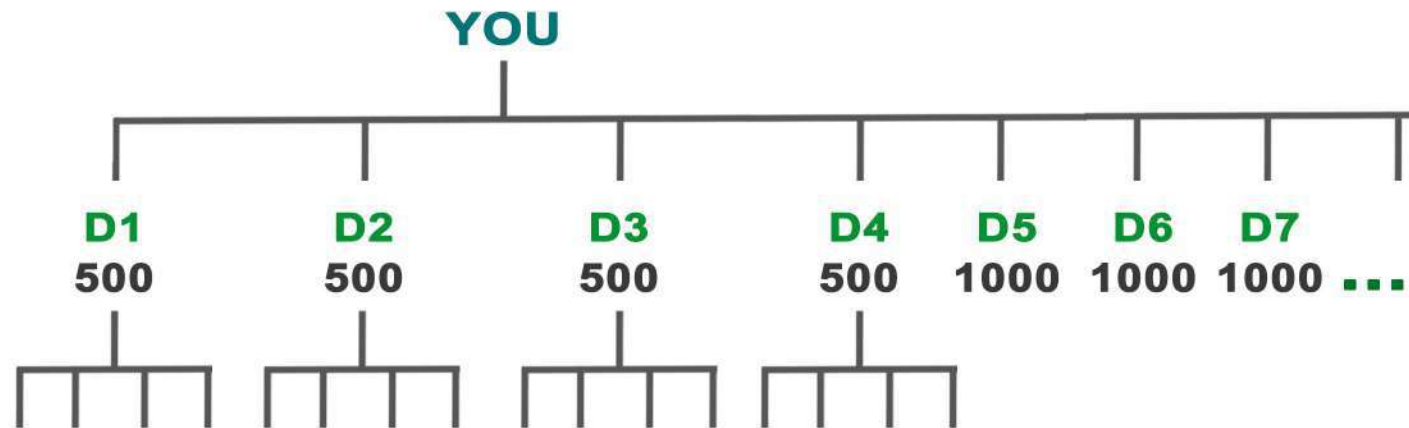

Helping Opportunity

- ✓ Donate ₹500 to your sponsor, ₹500 to your sponsor's sponsor and purchase company products worth ₹500 to activate your membership.
- ✓ Introduce 4 members and receive help from them. After successfully completing your 4th referral, you become eligible to receive the 100% Help Amount of ₹1,000 from each new referral.

D1 D2 D3 D4 D1 D2 D3 D4 D1 D2 D3 D4 D1 D2 D3 D4
500500 500 500 500500 500 500 500500 500 500 500500 500 500 500 500

- ✓ Collect ₹5,000 in Help Amount from your downline members, then contribute ₹500 each to your 10 eligible upline sponsors. Congratulations! You are now a Level Achiever.